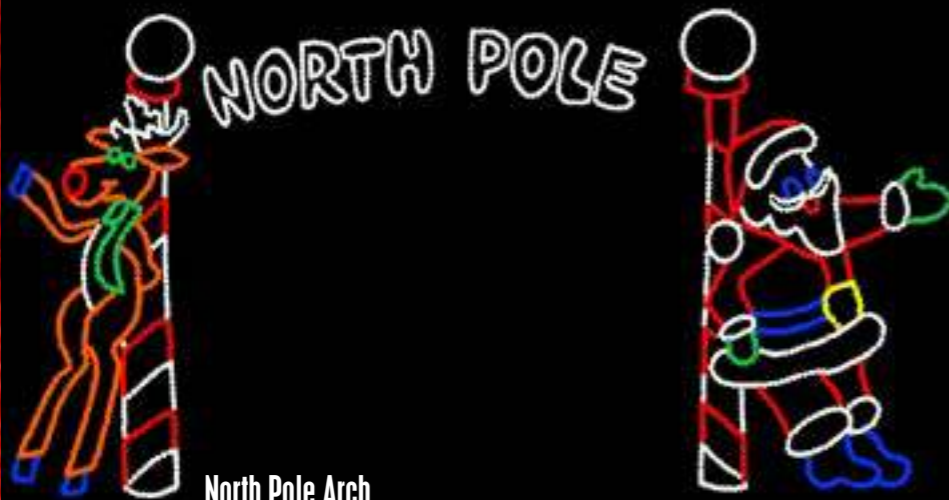

c. Winter Wonderland

Comes complete with LED lights attached to the frame with clips and controller for animation.

3' 4" H x 14' W
Item # WW439-LED

Horse and Sleigh

Comes complete with LED lights attached to the frame with clips and controller for animation.

5'7" H x 14' W
Item # HS297-LED

North Pole Arch

Comes complete with LED lights attached to the frame with clips and controller for animation. Comes with ground stakes, but may need extra support which is not included.