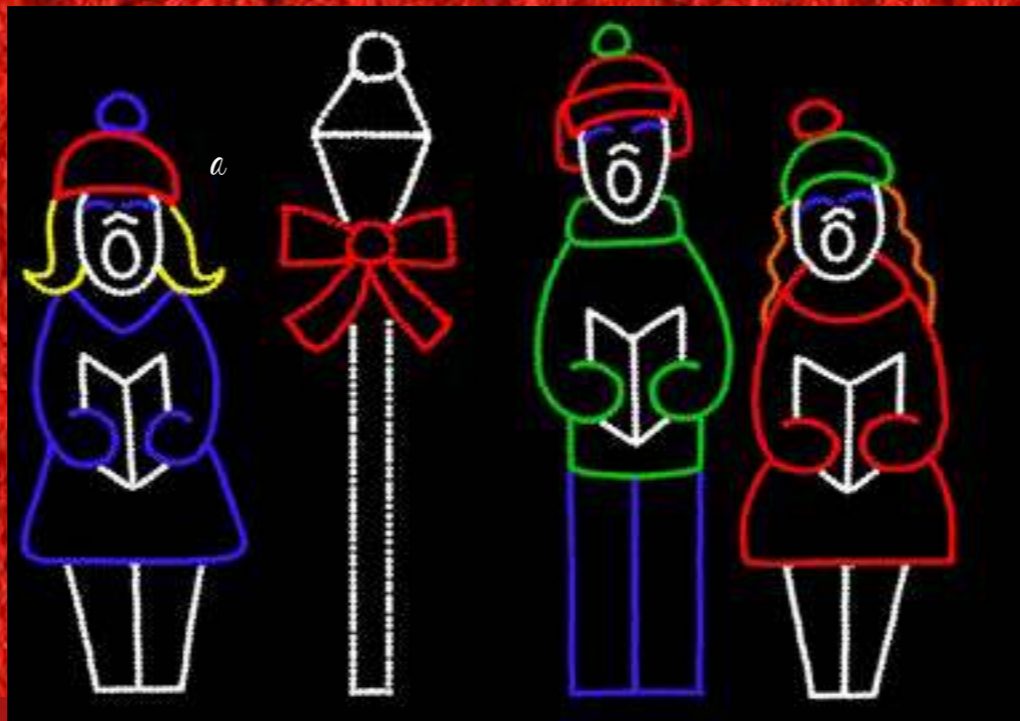

a. Christmas Carolers

Newly designed for 2017! Comes complete with LED lights attached to the frame with clips. Designed for easy storage and shipping. Includes 1 Boy, 2 Girls, and 1 Lamp Post with bow.

6'2" H x approx 7' W
Item # CCL132-LED

b. Furry Carolers

Comes complete with LED lights attached to the frame with clips and ground stakes. Designed for easy shipping and storage.

6' H x 6'3" W
Item # DC543-LED

c. Winter Wonderland

Comes complete with LED lights attached to the frame with clips and controller for animation.

3' 4" H x 14' W
Item # WW439-LED