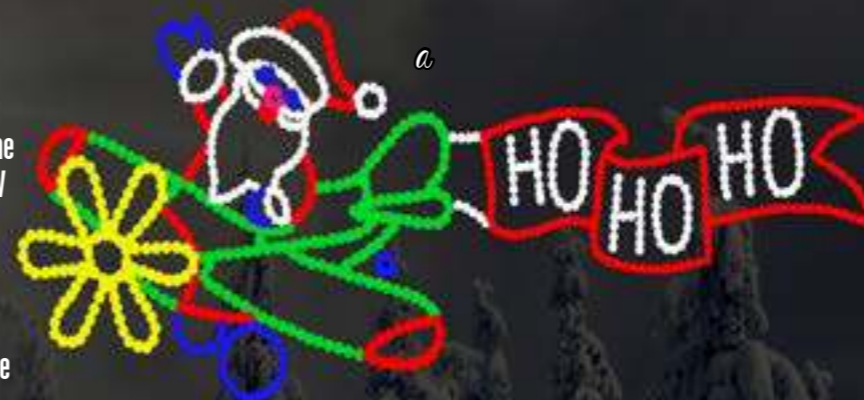

a. Santa's Airplane with Banner

Comes complete with LED lights attached to the frame with clips and controller for animation. Item has ground stakes. Roof mounts not available. 4'2" H x 9'9" W
Item # AP747-LED

b. Penguin on Polar Bear

Comes complete with LED lights attached to the frame with clips and controller for animation. 5'8" H x 8' W
Item # PB215-LED

c. Diving Penguin

Comes complete with LED lights attached to the frame with clips and controller for animation. 6'10" H x 10'8" W
Item # DP505-LED