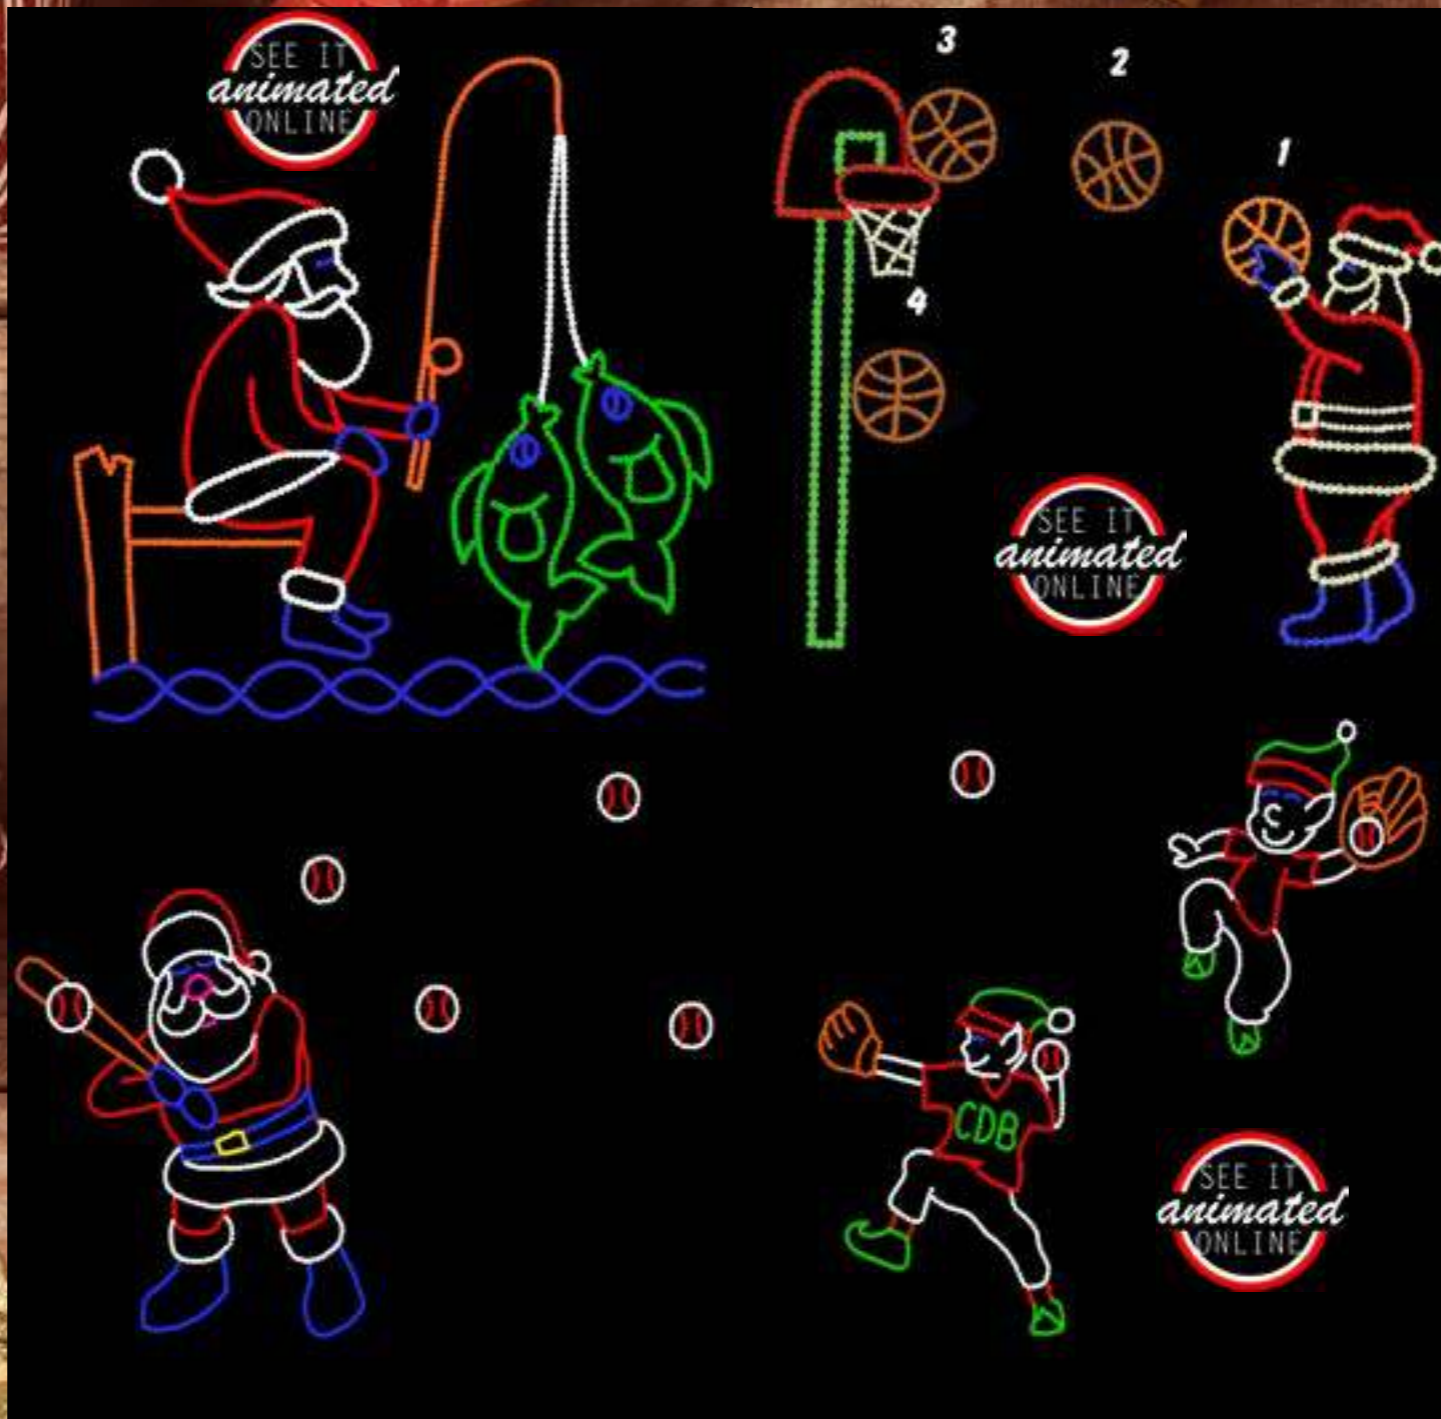

b. Gingerbread Playing Volleyball
 Comes complete with LED lights attached to the frame with clips and controller for animation.
 5' H x 9' W
 Item # GV408-LED

d. Gingerbread on See Saw
 Comes complete with LED lights attached to the frame with clips and controller for animation.
 5' 2" H x 7' 7" W
 Item # GSS792-LED

Lollipop and Candy Cane
 Each comes complete with LED lights attached to the frame with clips. Sold individually. Please choose direction.
 3'10" H x 2'10" W
 Item # LC104-LED

Gingerbread House
 Comes complete with LED lights attached to the frame with clips. Item may require extra support and is not included. 8' H x 7' W
 Item # GH800-LED

a. Gingerbread Girl/ Gingerbread Boy (each)
 Comes complete with LED lights attached to the frame with clips.
 3' 10" H x 3' 3" W
 Item # GG801-LED

b. Gingerbread on Trampoline
 Comes complete with LED lights attached to the frame with clips and controller for animation.
 Item may require extra support and is not included.
 8' H x 5' W
 Item # GB429-LED

c. Gingerbread Boy on Slide
 Comes complete with LED lights attached to the frame with clips and controller for animation.
 6' H x 8' W
 Item # GSD652-LED

Santa Fishing

Comes complete with LED lights attached to the frame using clips for animation. Ground stakes are included, but item may require extra support which is not included.