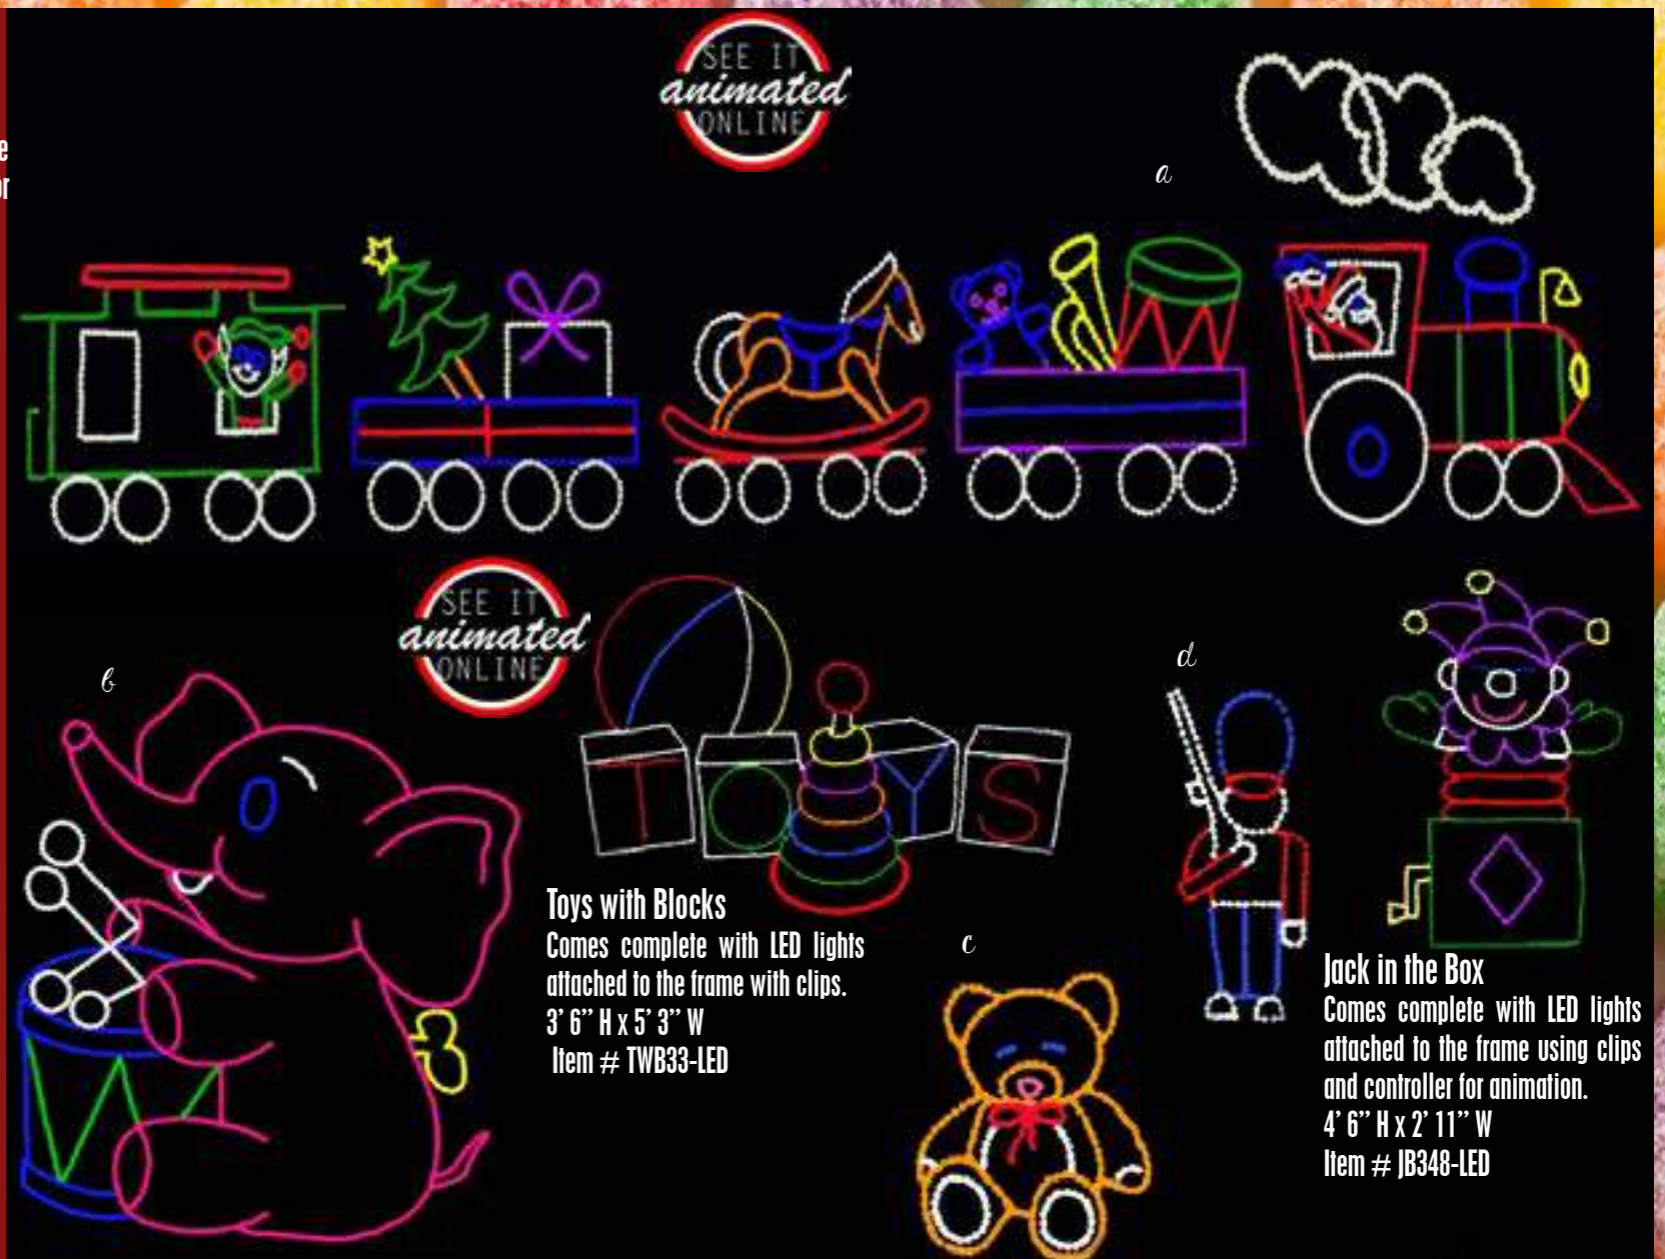

**a. Santa's LARGE
5 Car Train**

Comes complete with LED lights attached to the frame with clips and controller for animation.

5' 10" H x approx 40' W
Item # ST482-LED

**b. Drumming Toy
Elephant**

comes complete with LED lights attached to the frame and 2 point controller for animation. Designed for easy shipping and storage.

5' H x 4'3" W
Item # DEM58-LED

c. Teddy Bear

Comes complete with LED lights attached to the frame with clips.

4' H x 3'3" W
Item # TB319-LED

d. Toy Soldier

Comes complete with LED lights attached to the frame with clips.

4' H x 1'6" W
Item # TS100-LED

4 Car Train

Comes complete with LED lights attached to the frame with clips and controller for animation. Railroad Crossing sold separately.
3'7" H x approx 17' W
Item # TR700-LED