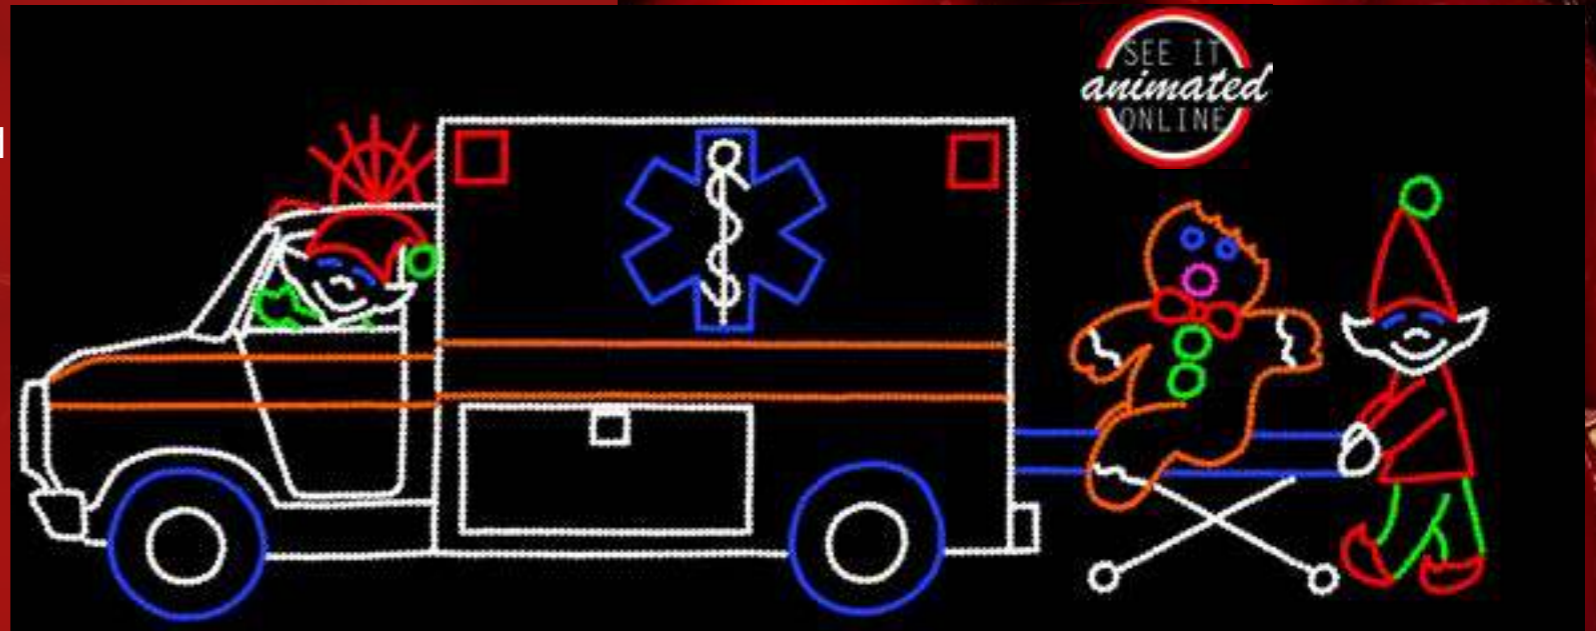

Santa Cop with Elf
Comes complete with LED lights attached to the frame with clips and controller for animation.
6'5" H x 7' W
Item # SC538-LED

Ambulance Elves
Comes complete with LED lights attached to the frame with clips, ground stakes and controller for animation.
5'7" H x 17'6" W
Item # EMS25-LED

Santa's Fire Engine
Comes complete with LED lights attached to the frame with clips and controller for animation.
4' 5" H x 9' 7" W
Item # FT902-LED

Rudy in Cop Car
Comes complete with LED lights attached to the frame with clips and controller for animation.
5'3" H x 8' W
Item # RC539-LED