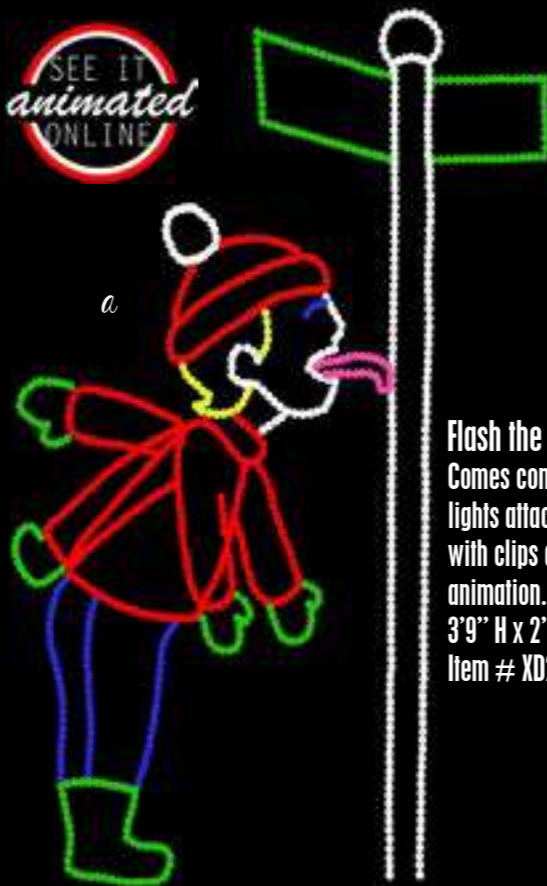

3D Christmas Tree 10 ft
comes complete with LED lights
attached to the frame using clips.
Ground stakes are included, but item
may require extra support which is not
included.
10' 4" H x 7' 6" in diameter
Item # CT500-LED

Kids Holding Hands
comes complete with LED
lights attached to the frame
with clips and controller for
animation.
3' 10" H x 7' 9" W
Item # KH356-LED

Girl Catching Snowflakes
Comes complete with LED lights
attached to the frame with clips and
controller for animation.
6' 3" H x 4' 7" W
Item # SFG67-LED

Merry Christmas in 2 ft block letters sign comes complete with LED lights attached to the frame using clips. Comes with ground stakes. 2' H x 25' W
Item # LMC222-LED

LARGE Santa Sleigh with Deer is huge and beautiful! Comes complete with LED lights attached to the frame using clips. Ground stakes are included, but item may require extra support which is not included. 6' 10" H x 45' W
Item # SSD925-LED

MERRY CHRISTMAS

Flash the Christmas Dog
Comes complete with LED lights attached to the frame with clips and controller for animation.
3'9" H x 2'5" W
Item # XD232-LED

a. Boy Frozen to Pole
comes complete with LED lights attached to the frame with clips and controller for animation.
6' 1" H x 4' 2" W
Item # BFP741-LED