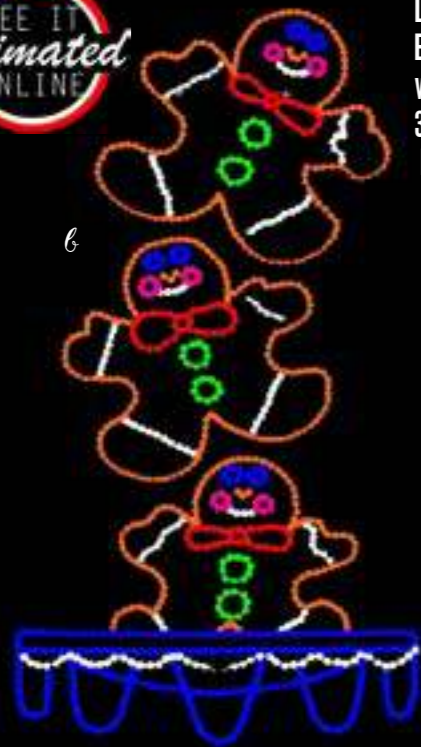

6' H x 6'9" W

Item # DT491-LED

a. Gingerbread Playing Soccer
 Comes complete with LED lights attached to the frame with clips and controller for animation.
 6' 1" H x 13' 5" W
 Item # SG314-LED

c. Gingerbread Jumping Rope
 Comes complete with LED lights attached to the frame with clips and controller for animation.
 3' 3" H x 9' W
 Item # GJ502-LED

b. Gingerbread Playing Volleyball
 Comes complete with LED lights attached to the frame with clips and controller for animation.
 5' H x 9' W
 Item # GV408-LED

d. Gingerbread on See Saw
 Comes complete with LED lights attached to the frame with clips and controller for animation.
 5' 2" H x 7' 7" W
 Item # GSS792-LED

Lollipop and Candy Cane
 Each comes complete with LED lights attached to the frame with clips. Sold individually. Please choose direction.
 3'10" H x 2'10" W
 Item # LC104-LED

Gingerbread House
 Comes complete with LED lights attached to the frame with clips. Item may require extra support and is not included. 8' H x 7' W
 Item # GH800-LED

a. Gingerbread Girl/ Gingerbread Boy (each)
 Comes complete with LED lights attached to the frame with clips.
 3' 10" H x 3' 3" W
 Item # GG801-LED

b. Gingerbread on Trampoline
 Comes complete with LED lights attached to the frame with clips and controller for animation.
 Item may require extra support and is not included.
 8' H x 5' W
 Item # GB429-LED