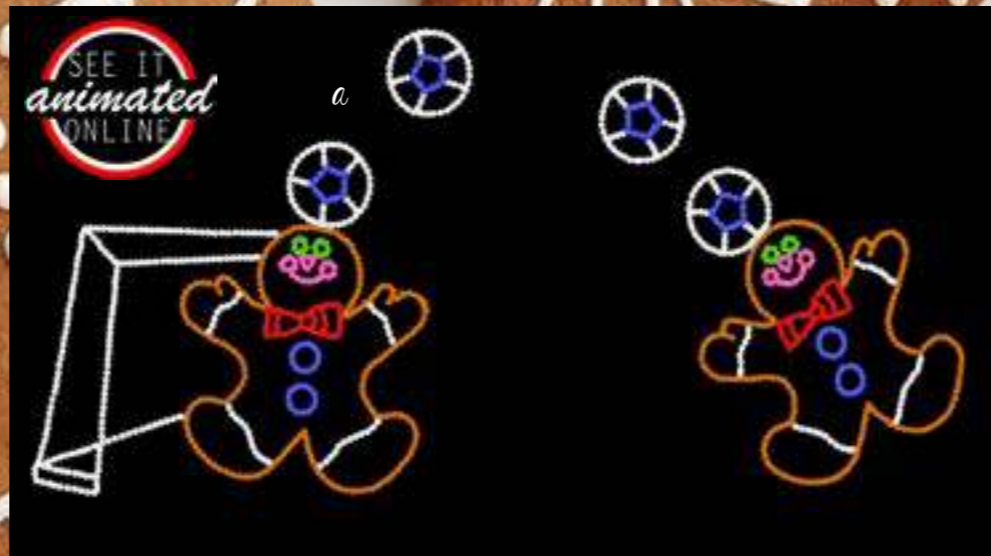

Santa on Harley with Toy Cart

Comes complete with LED lights attached to the frame with clips and controller for animation.

4' 6" H x 9' W
Item # SHA451-LED

Elf Excavator

Comes complete with LED lights attached to the frame with clips, and controller for animation. Item may need extra supports which are not included. Designed for easy shipping and storage.

7'2" H x 14'4" W

Item # EE662-LED

Santa's A-model Truck

Comes complete with LED lights attached to the frame with clips and controller for animation.

4' 2" H x 6' W

Item # AMA498-LED

Santa in Dumptruck

Comes complete with LED lights attached to the frame with clips and controller for animation.

6' H x 6'9" W

Item # DT491-LED

a. Gingerbread Playing Soccer
 Comes complete with LED lights attached to the frame with clips and controller for animation.
 6' 1" H x 13' 5" W
 Item # SG314-LED

c. Gingerbread Jumping Rope
 Comes complete with LED lights attached to the frame with clips and controller for animation.
 3' 3" H x 9' W
 Item # GJ502-LED

b. Gingerbread Playing Volleyball
 Comes complete with LED lights attached to the frame with clips and controller for animation.
 5' H x 9' W
 Item # GV408-LED

d. Gingerbread on See Saw
 Comes complete with LED lights attached to the frame with clips and controller for animation.
 5' 2" H x 7' 7" W
 Item # GSS792-LED