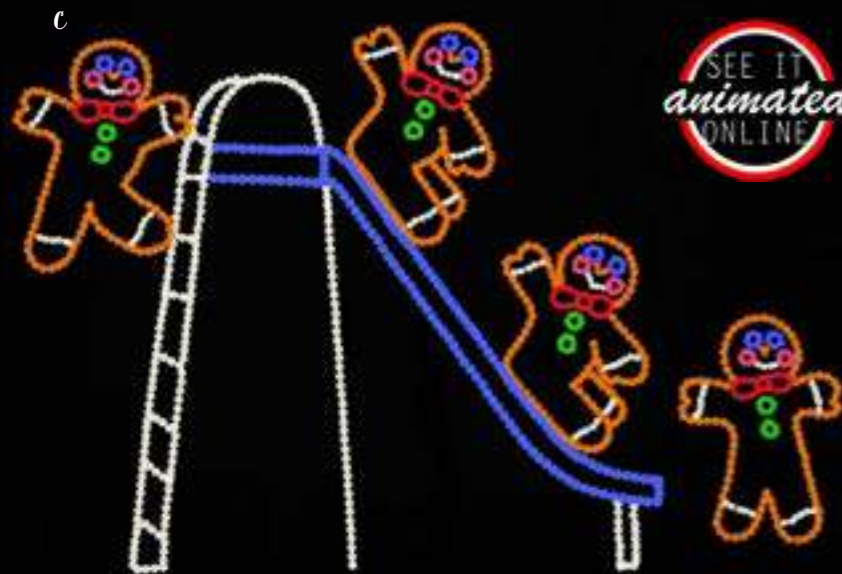

6' H x 6'9" W

Item # DT491-LED

a. Gingerbread Playing Soccer
 Comes complete with LED lights attached to the frame with clips and controller for animation.
 6' 1" H x 13' 5" W
 Item # SG314-LED

c. Gingerbread Jumping Rope
 Comes complete with LED lights attached to the frame with clips and controller for animation.
 3' 3" H x 9' W
 Item # GJ502-LED

b. Gingerbread Playing Volleyball
 Comes complete with LED lights attached to the frame with clips and controller for animation.
 5' H x 9' W
 Item # GV408-LED

d. Gingerbread on See Saw
 Comes complete with LED lights attached to the frame with clips and controller for animation.
 5' 2" H x 7' 7" W
 Item # GSS792-LED

Lollipop and Candy Cane
 Each comes complete with LED lights attached to the frame with clips. Sold individually. Please choose direction.
 3'10" H x 2'10" W
 Item # LC104-LED

Gingerbread House
 Comes complete with LED lights attached to the frame with clips. Item may require extra support and is not included. 8' H x 7' W
 Item # GH800-LED

a. Gingerbread Girl/ Gingerbread Boy (each)
 Comes complete with LED lights attached to the frame with clips.
 3' 10" H x 3' 3" W
 Item # GG801-LED

b. Gingerbread on Trampoline
 Comes complete with LED lights attached to the frame with clips and controller for animation.
 Item may require extra support and is not included.
 8' H x 5' W
 Item # GB429-LED