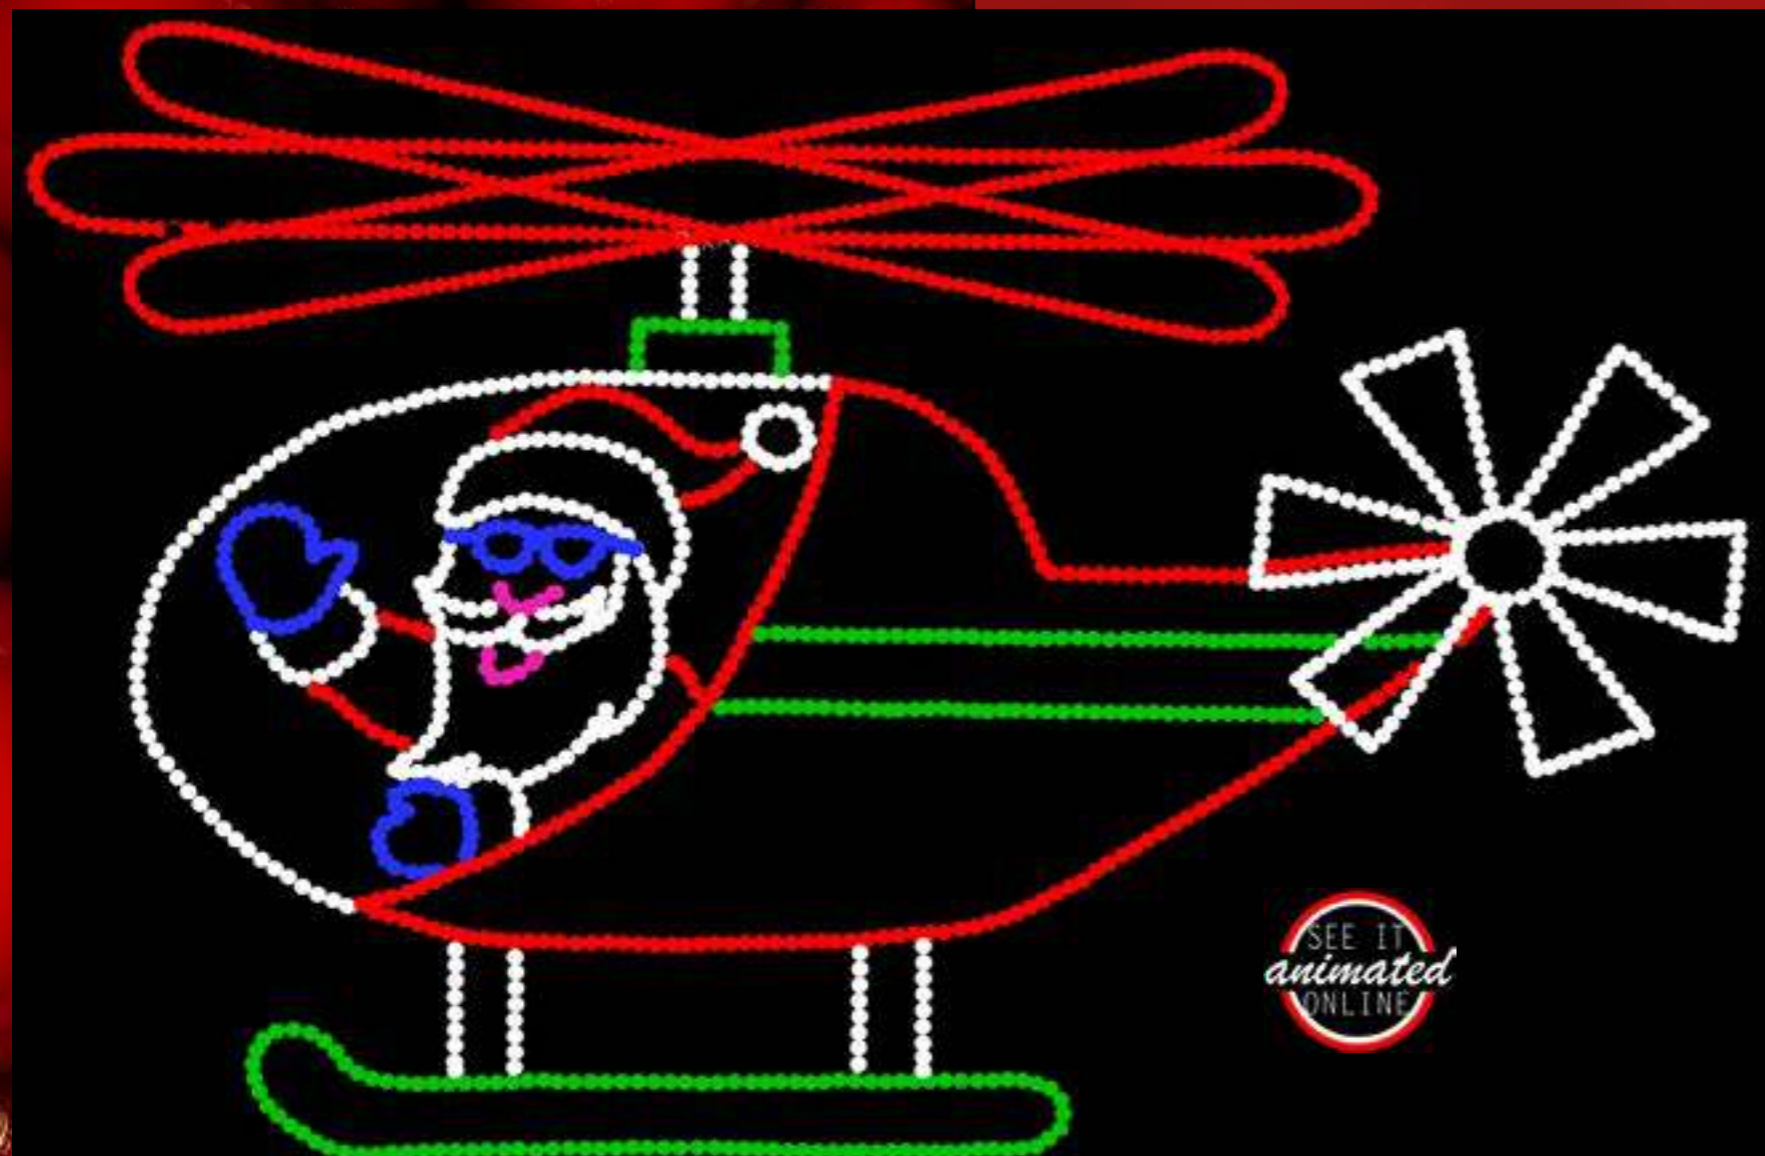

Santa in Helicopter
comes complete with LED lights attached to the frame with clips,
ground stakes and 3 point controller for animation. Helicopter has 3 top
blades for 3D effect. Designed for easy shipping and storage.
6'2" H x 9'11" W
Item # HT134-LED