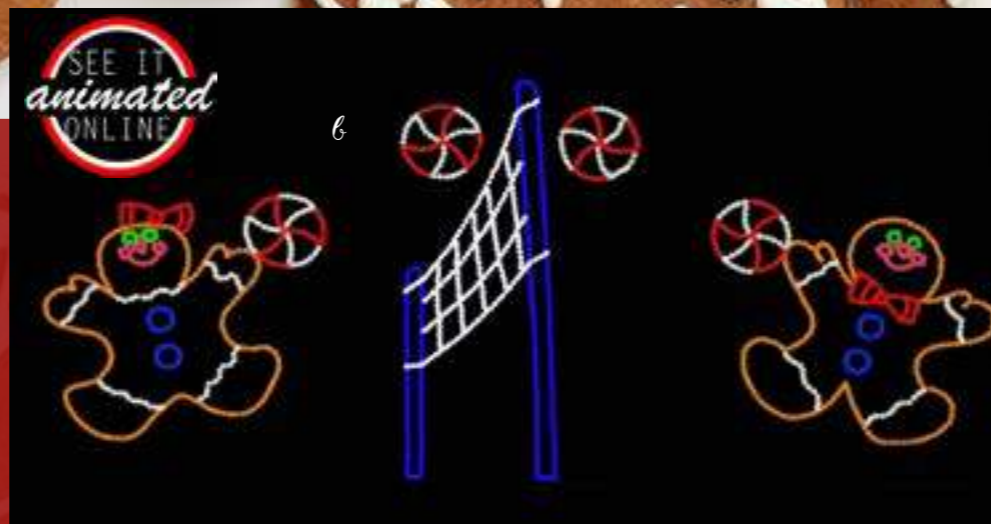

7'2" H x 14'4" W

Item # EE662-LED

Santa's A-model Truck

Comes complete with LED lights attached to the frame with clips and controller for animation.

4' 2" H x 6' W

Item # AMA498-LED

Santa in Dumptruck

Comes complete with LED lights attached to the frame with clips and controller for animation.

6' H x 6'9" W

Item # DT491-LED

a. Gingerbread Playing Soccer
 Comes complete with LED lights attached to the frame with clips and controller for animation.
 6' 1" H x 13' 5" W
 Item # SG314-LED

c. Gingerbread Jumping Rope
 Comes complete with LED lights attached to the frame with clips and controller for animation.
 3' 3" H x 9' W
 Item # GJ502-LED

b. Gingerbread Playing Volleyball
 Comes complete with LED lights attached to the frame with clips and controller for animation.
 5' H x 9' W
 Item # GV408-LED

d. Gingerbread on See Saw
 Comes complete with LED lights attached to the frame with clips and controller for animation.
 5' 2" H x 7' 7" W
 Item # GSS792-LED