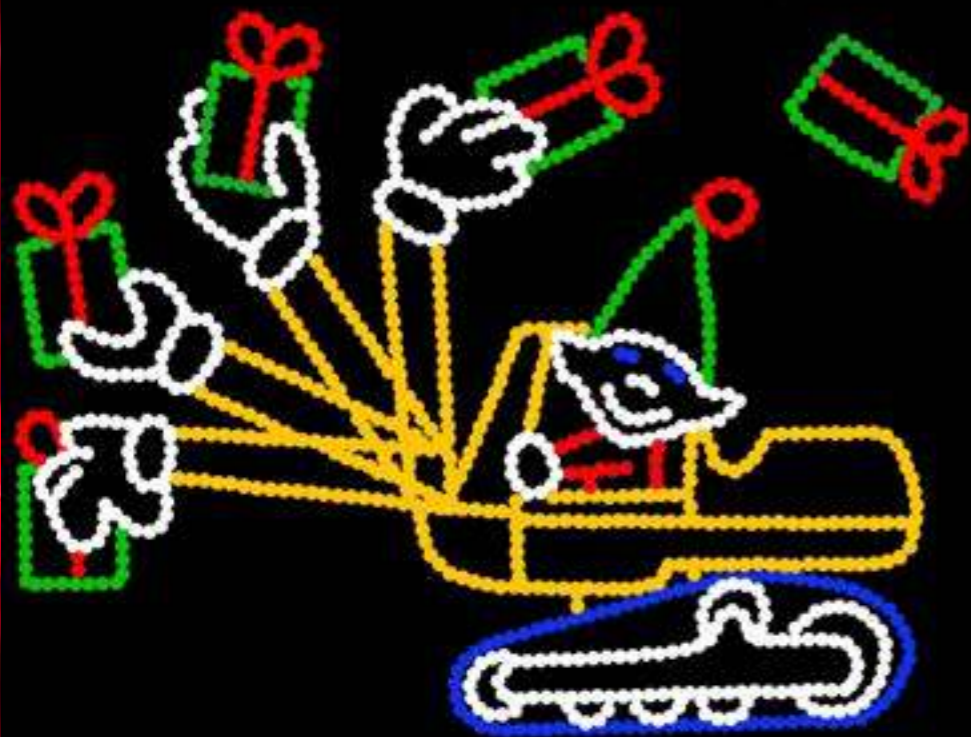

Item # RB216-LED

Items can be purchased separately

a. Rockin Santa
5' 1" H x 5' 5" W
Item # RS212-LED

b. Rockin Elf
5' 2" H x 4' 5" W
Item # RE215-LED

c. Rockin Rudy
5' 7" H x 3' 5" W
Item # RR214-LED

d. Christmas Rocks sign
2' 5" H x 6' W
Item # CR213-LED

Santa on Harley with Toy Cart

Comes complete with LED lights attached to the frame with clips and controller for animation.

4' 6" H x 9' W
Item # SHA451-LED

Elf Excavator

Comes complete with LED lights attached to the frame with clips, and controller for animation. Item may need extra supports which are not included. Designed for easy shipping and storage.