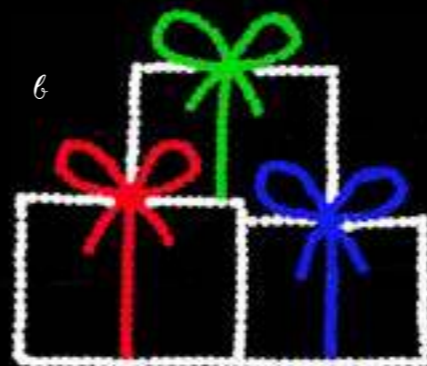

Kids Holding Hands
comes complete with LED
lights attached to the frame
with clips and controller for
animation.
3' 10" H x 7' 9" W
Item # KH356-LED

Girl Catching Snowflakes
Comes complete with LED lights
attached to the frame with clips and
controller for animation.
6' 3" H x 4' 7" W
Item # SFG67-LED

Merry Christmas in 2 ft block letters sign comes complete with LED lights attached to the frame using clips. Comes with ground stakes. 2' H x 25' W
Item # LMC222-LED

LARGE Santa Sleigh with Deer is huge and beautiful! Comes complete with LED lights attached to the frame using clips. Ground stakes are included, but item may require extra support which is not included. 6' 10" H x 45' W
Item # SSD925-LED

MERRY CHRISTMAS

Flash the Christmas Dog
Comes complete with LED lights attached to the frame with clips and controller for animation.
3'9" H x 2'5" W
Item # XD232-LED

a. Boy Frozen to Pole
comes complete with LED lights attached to the frame with clips and controller for animation.
6' 1" H x 4' 2" W
Item # BFP741-LED