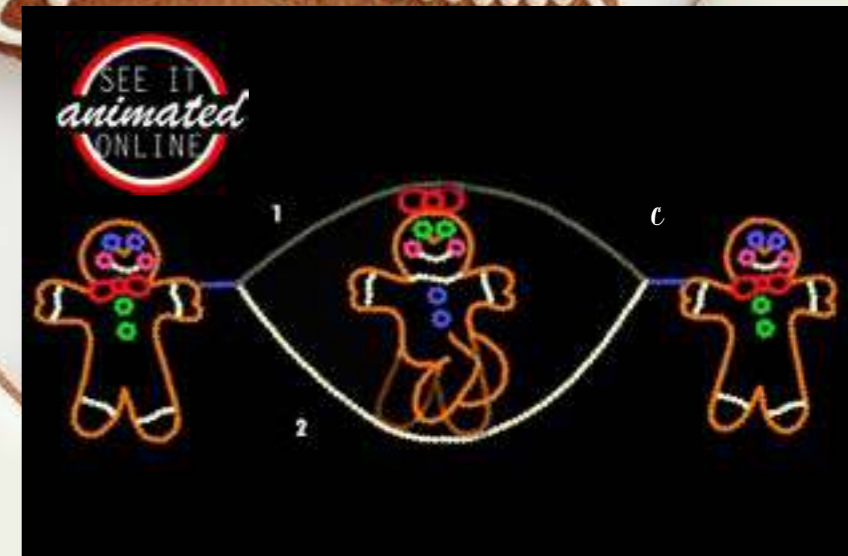

Santa on Harley with Toy Cart

Comes complete with LED lights attached to the frame with clips and controller for animation.

4' 6" H x 9' W
Item # SHA451-LED

Elf Excavator

Comes complete with LED lights attached to the frame with clips, and controller for animation. Item may need extra supports which are not included. Designed for easy shipping and storage.

7'2" H x 14'4" W

Item # EE662-LED

Santa's A-model Truck

Comes complete with LED lights attached to the frame with clips and controller for animation.

4' 2" H x 6' W

Item # AMA498-LED

Santa in Dumptruck

Comes complete with LED lights attached to the frame with clips and controller for animation.

6' H x 6'9" W

Item # DT491-LED

a. Gingerbread Playing Soccer
 Comes complete with LED lights attached to the frame with clips and controller for animation.
 6' 1" H x 13' 5" W
 Item # SG314-LED

c. Gingerbread Jumping Rope
 Comes complete with LED lights attached to the frame with clips and controller for animation.
 3' 3" H x 9' W
 Item # GJ502-LED

b. Gingerbread Playing Volleyball
 Comes complete with LED lights attached to the frame with clips and controller for animation.
 5' H x 9' W
 Item # GV408-LED

d. Gingerbread on See Saw
 Comes complete with LED lights attached to the frame with clips and controller for animation.
 5' 2" H x 7' 7" W
 Item # GSS792-LED