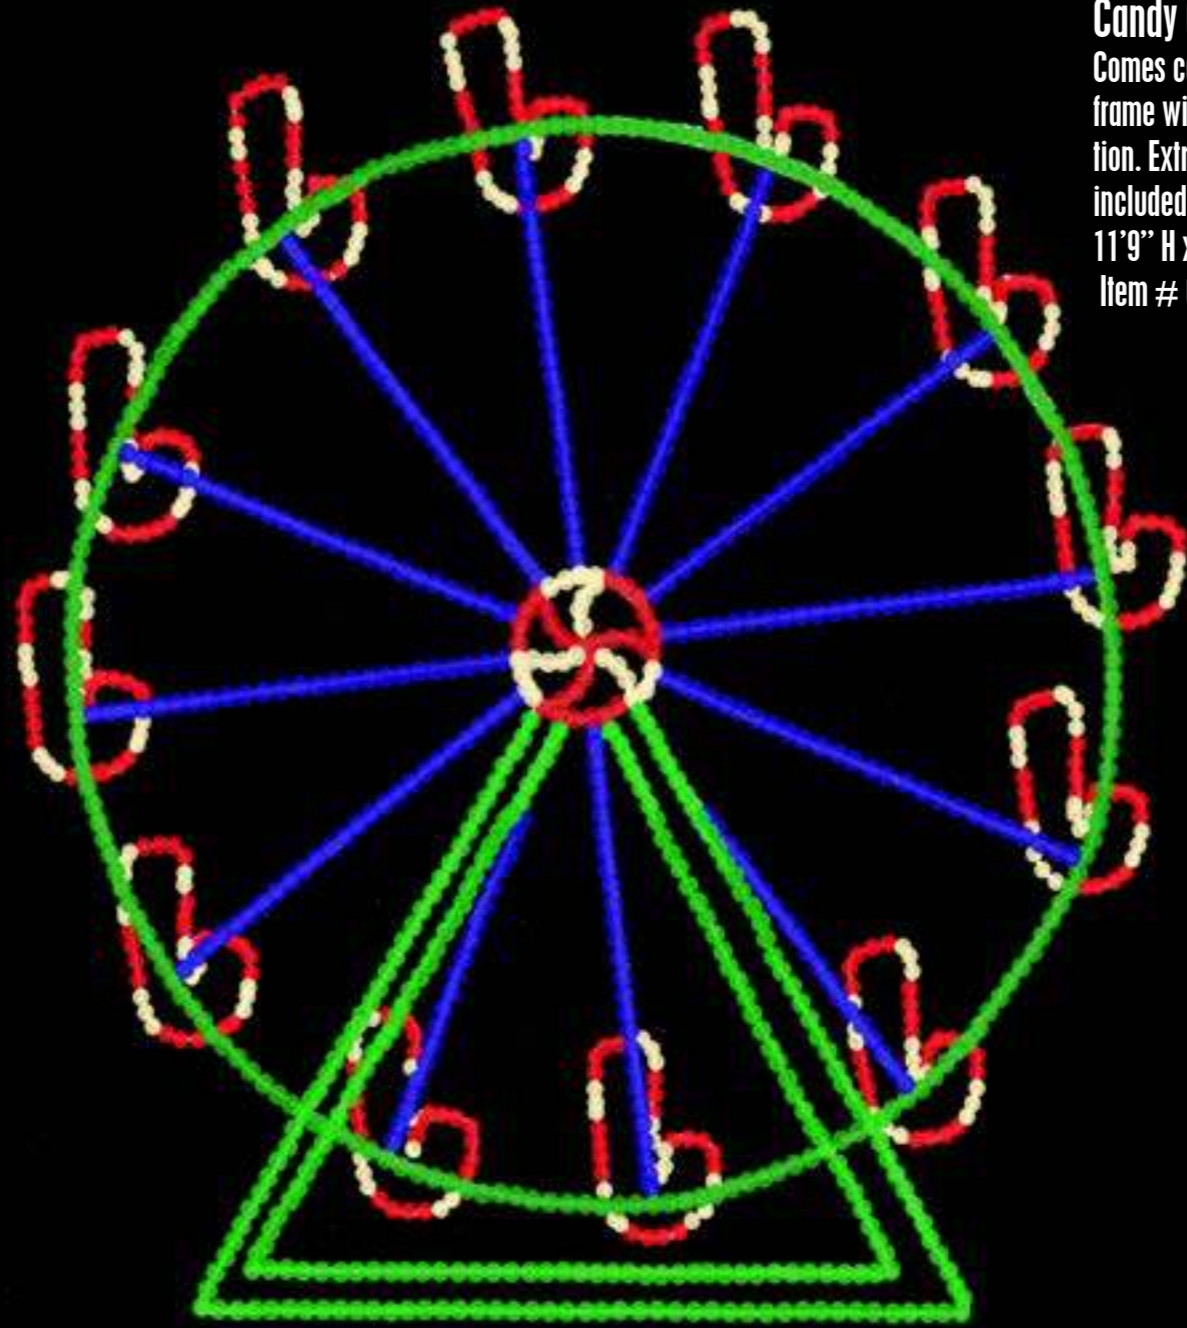

Candy Cane Ferris Wheel
Comes complete with lights attached to the frame with clips and controller for animation. Extra support may be needed and is not included.
11'9" H x 10'10"W
Item # CFW21-LED