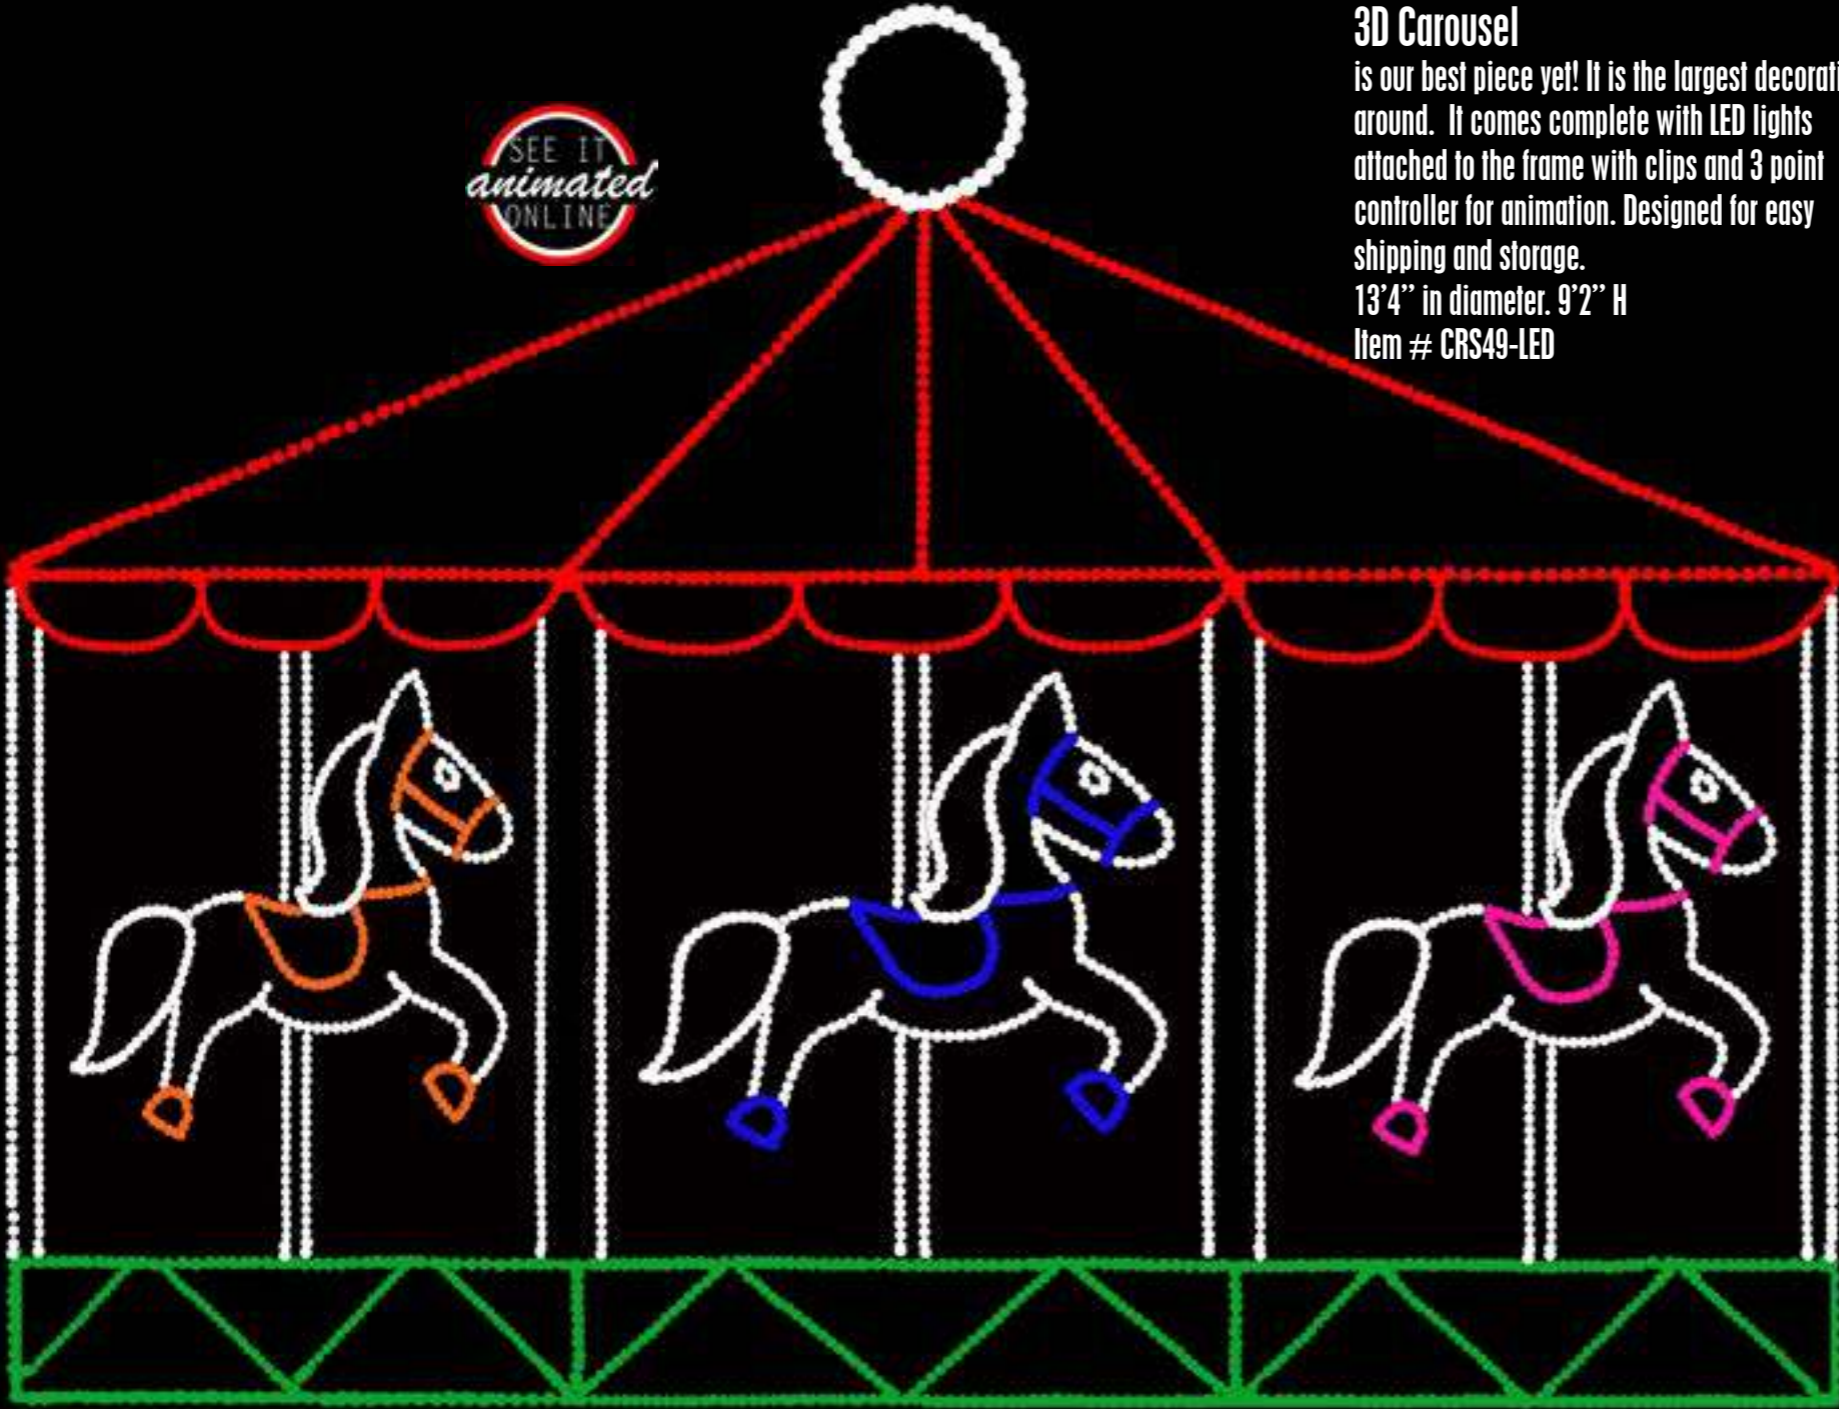

b. Marching Toy Soldiers

Comes with set of 3 soldiers complete with LED lights attached to the frame with clips and controller for animation.

Each soldier is 5'4"H x 2'1" W
Item # MTS162-LED

c. Railroad Crossing

Comes complete with LED lights attached to the frame with clips and controller for animation.

5' H x 2' 1" W
Item # RRA199-LED

Candy Cane Ferris Wheel
Comes complete with lights attached to the frame with clips and controller for animation. Extra support may be needed and is not included.
11'9" H x 10'10"W
Item # CFW21-LED

3D Carousel
is our best piece yet! It is the largest decoration around. It comes complete with LED lights attached to the frame with clips and 3 point controller for animation. Designed for easy shipping and storage.
13'4" in diameter. 9'2" H
Item # CRS49-LED