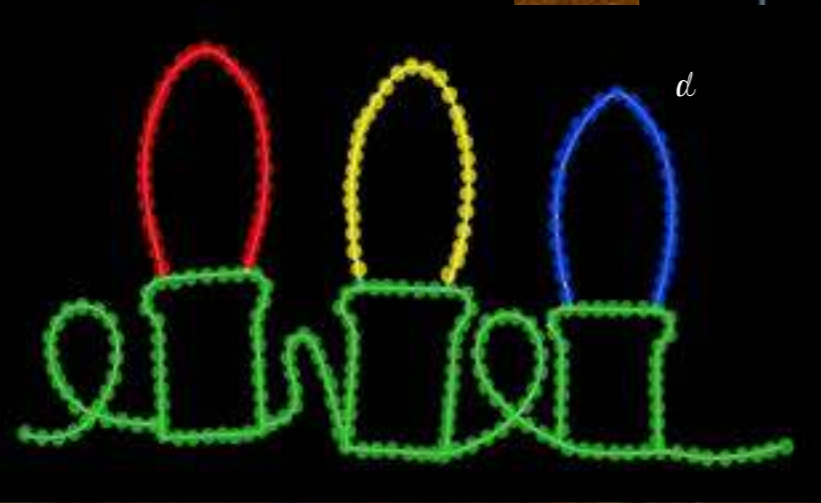

a. Ringing Bells
come complete with LED lights attached to the frame using clips and small 2 point controller for animation. Hanging item. Ground stakes not included..
4' H x 4' W
Item # RB237-LED

b. Animated Star
Comes complete with LED lights attached to the frame with clips and controller for animation. Can be a hanging item or has ground stakes for ground mount. Roof mount not available.
5' H x 5' W
Also available in blue green white.
Item # STA143-LED

c. Wreath with Bow
comes complete with LED lights attached. This is a hanging item and ground stakes are not included.
4' H x 4' W
Item# WR295-LED

d. Giant Christmas Lights
Each section of 3 comes complete with LED lights attached to the frame with clips.
2' H x 4' 4" W each section
Item # LB318-LED